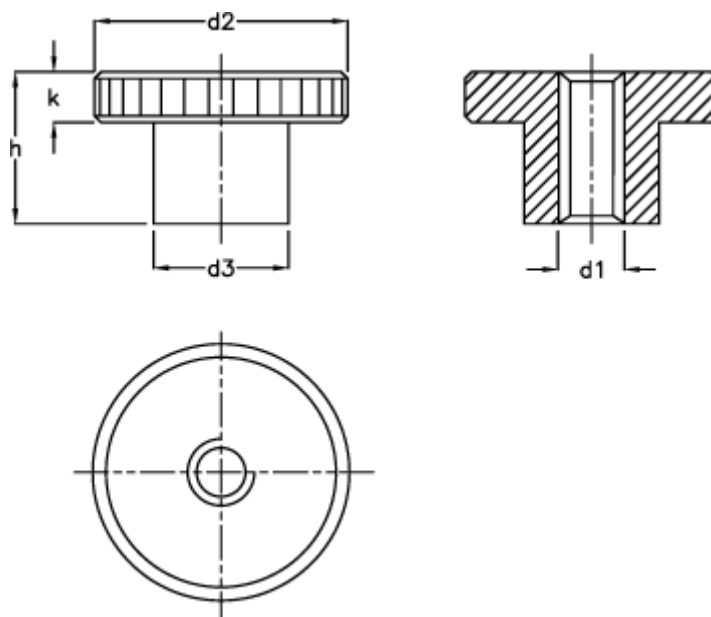

Article number: 20704505

Description: E+G Knurled nut DIN 466-M3

Measures

$d_1 = M\ 3$

$d_2 = 12$

$d_3 = 6$

$h = 7.5$

$K = 2.5$